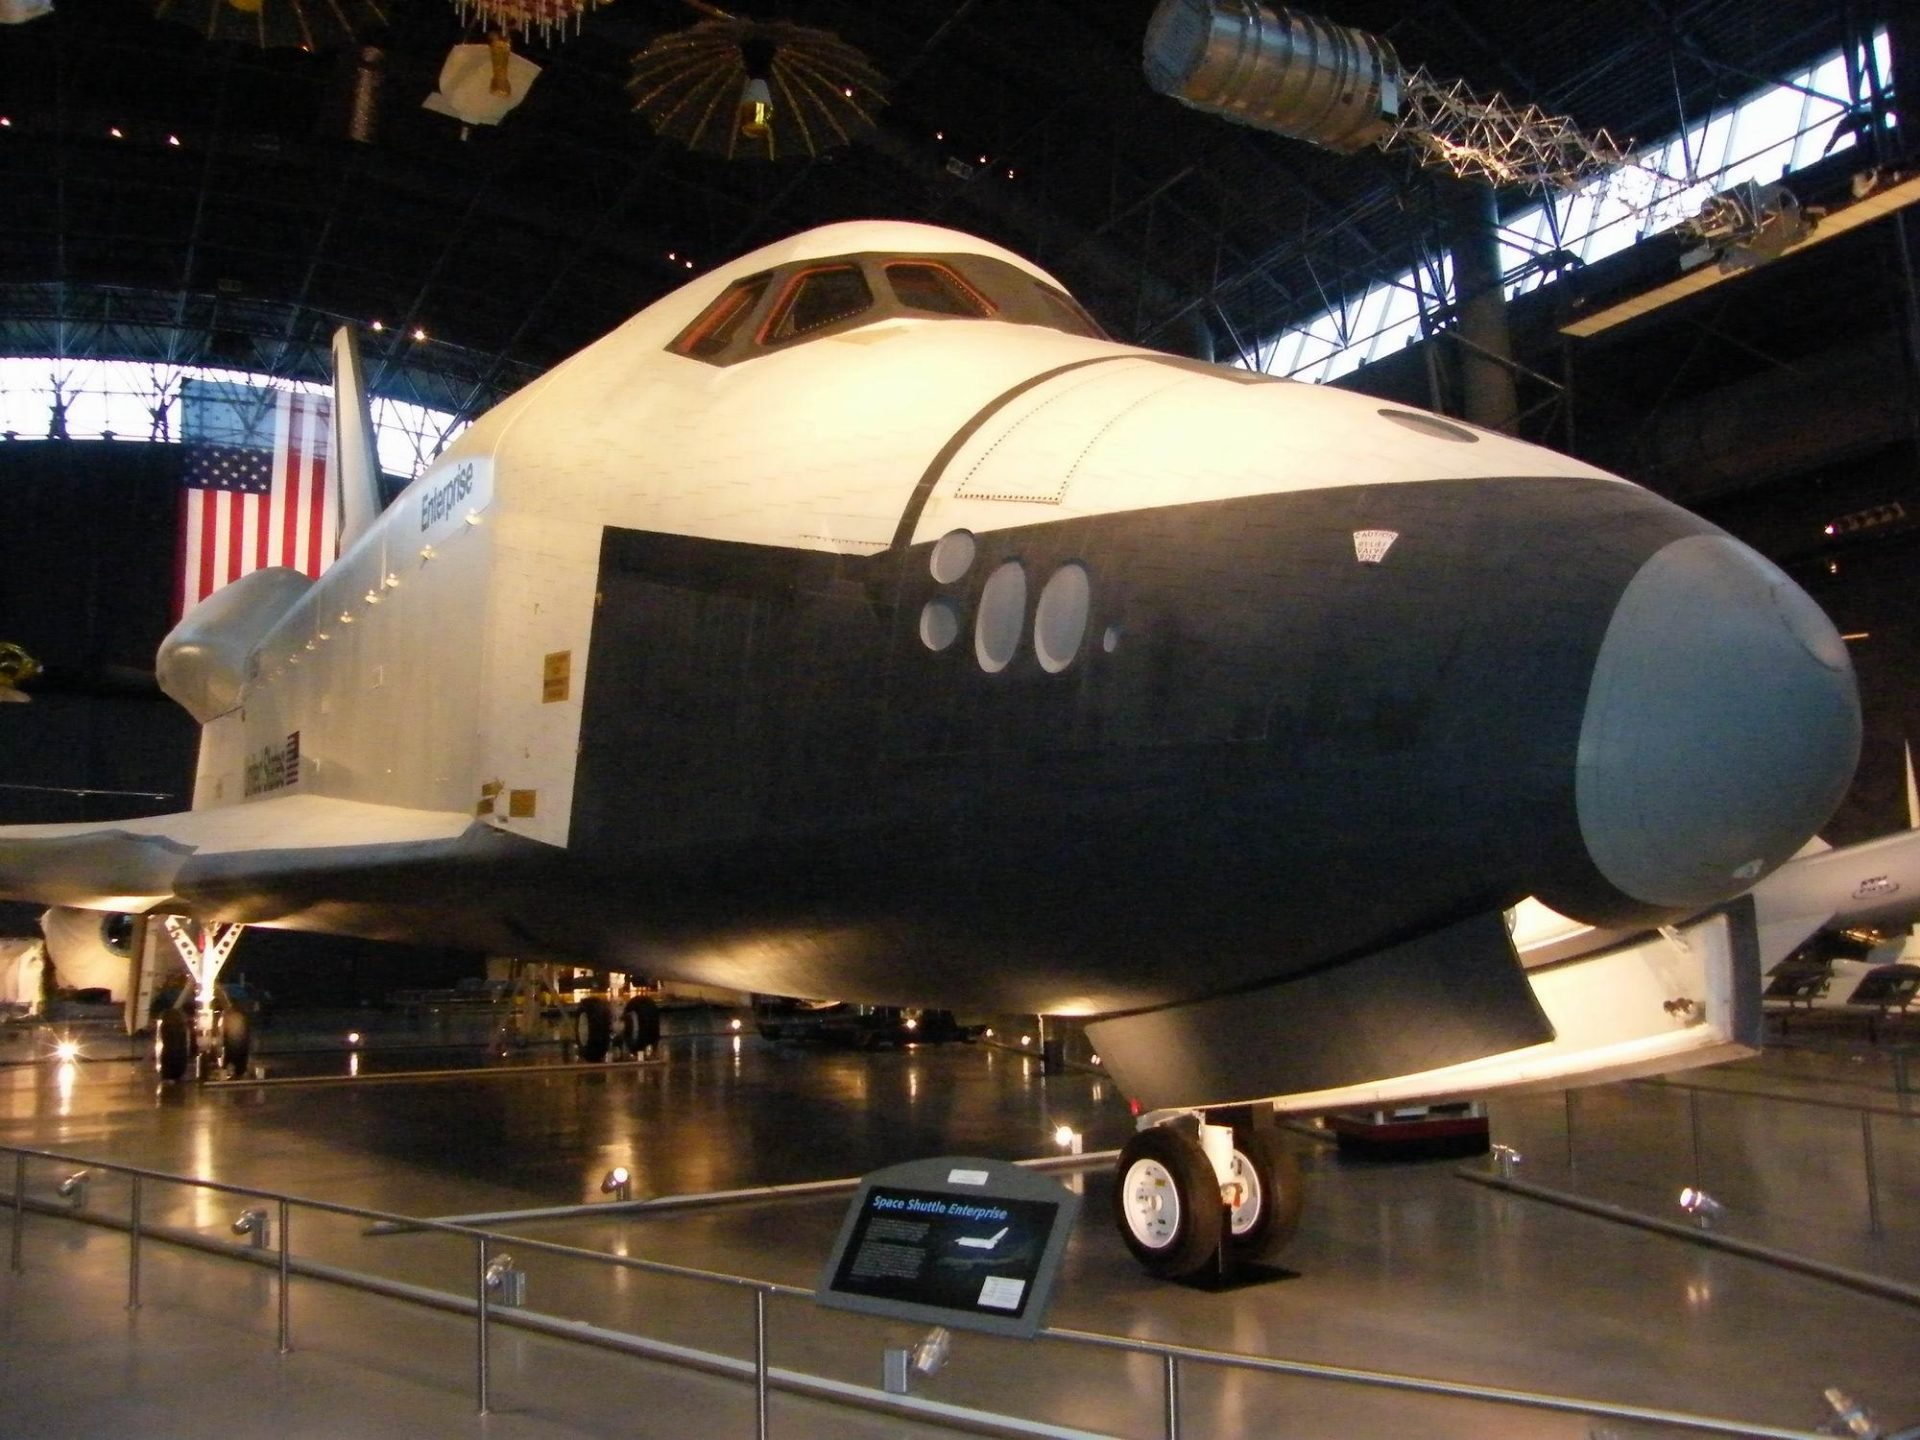

Horní
stupeň
Centaur

Nahoru a dolů

Záchrana stanice Skylab

SKYLAB BOOST
MISSION

Cesta ke stanici Saljut

Polární
oběžná
dráha

Jeden jediný oblet Země

Záchrana posádky Columbia

Dyna Soar

A yellow and black model airplane is shown in flight, banking to the right. The fuselage is black with the words "U.S. AIR FORCE" written in white, bold, sans-serif capital letters. The wings and tail are yellow. The background is a dark, hazy landscape with some ground visible at the bottom.

2004

2009

2010

BOEING USAF

2010

2011

STAIRS
FINAL WHERE TO STOP

2012

Enterprise

Space Shuttle Enterprise

BAY CRANE

BAY CRANE

WELCOME NASA SHUTTLE

Enterprise

NASA

United States