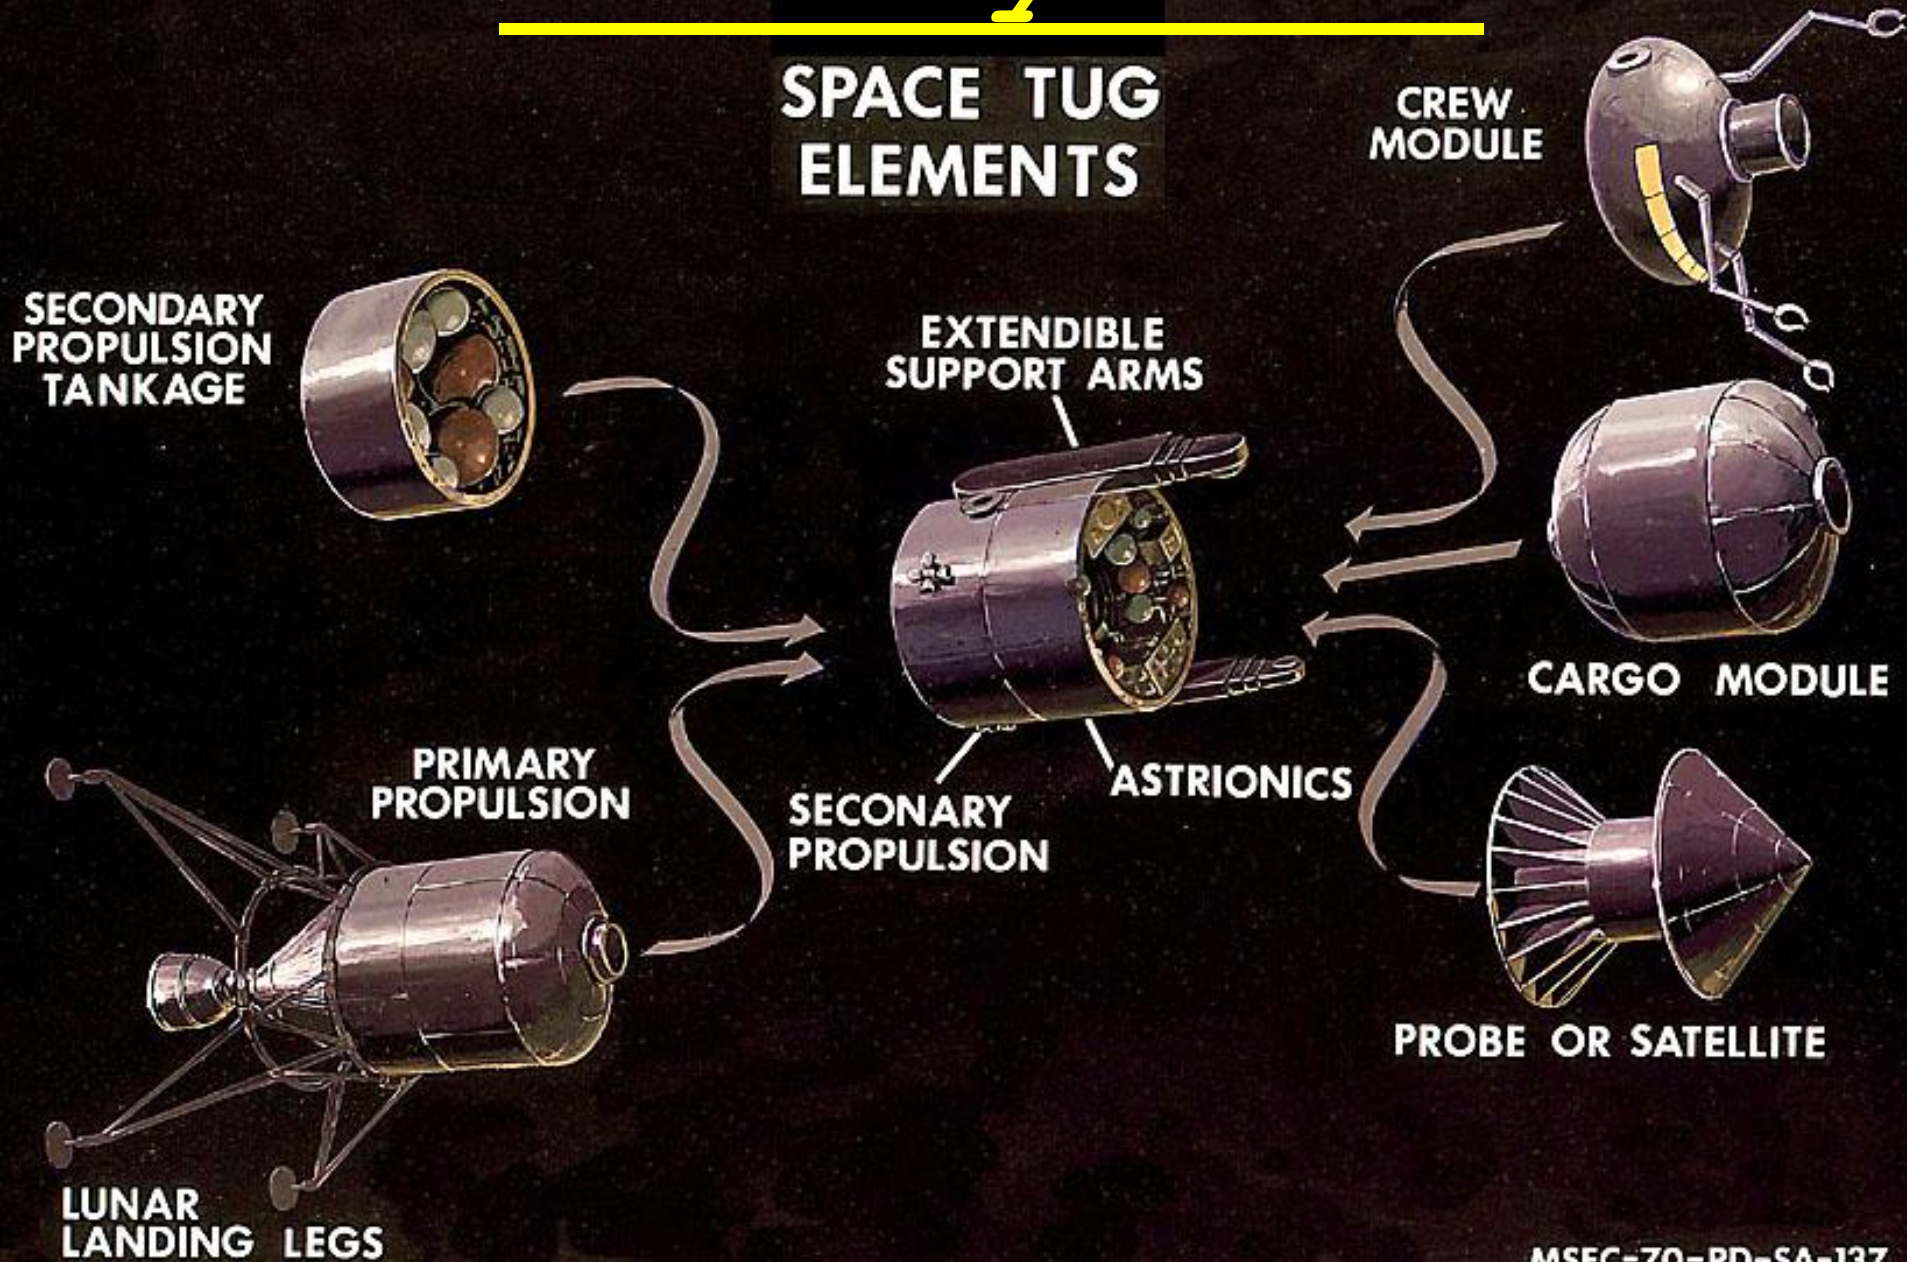

Horní
stupeň
Centaur

Nahoru a dolů

Záchrana stanice Skylab

SKYLAB BOOST
MISSION

Cesta ke stanici Saljut

Polární
oběžná
dráha

Jeden jediný oblet Země

Záchrana posádky Columbia

Dyna Soar

A yellow and black model airplane is shown in flight, banking to the right. The fuselage is black with the words "U.S. AIR FORCE" written in white, bold, sans-serif capital letters. The wings and tail are yellow. The background is a dark, hazy landscape with some ground visible at the bottom.