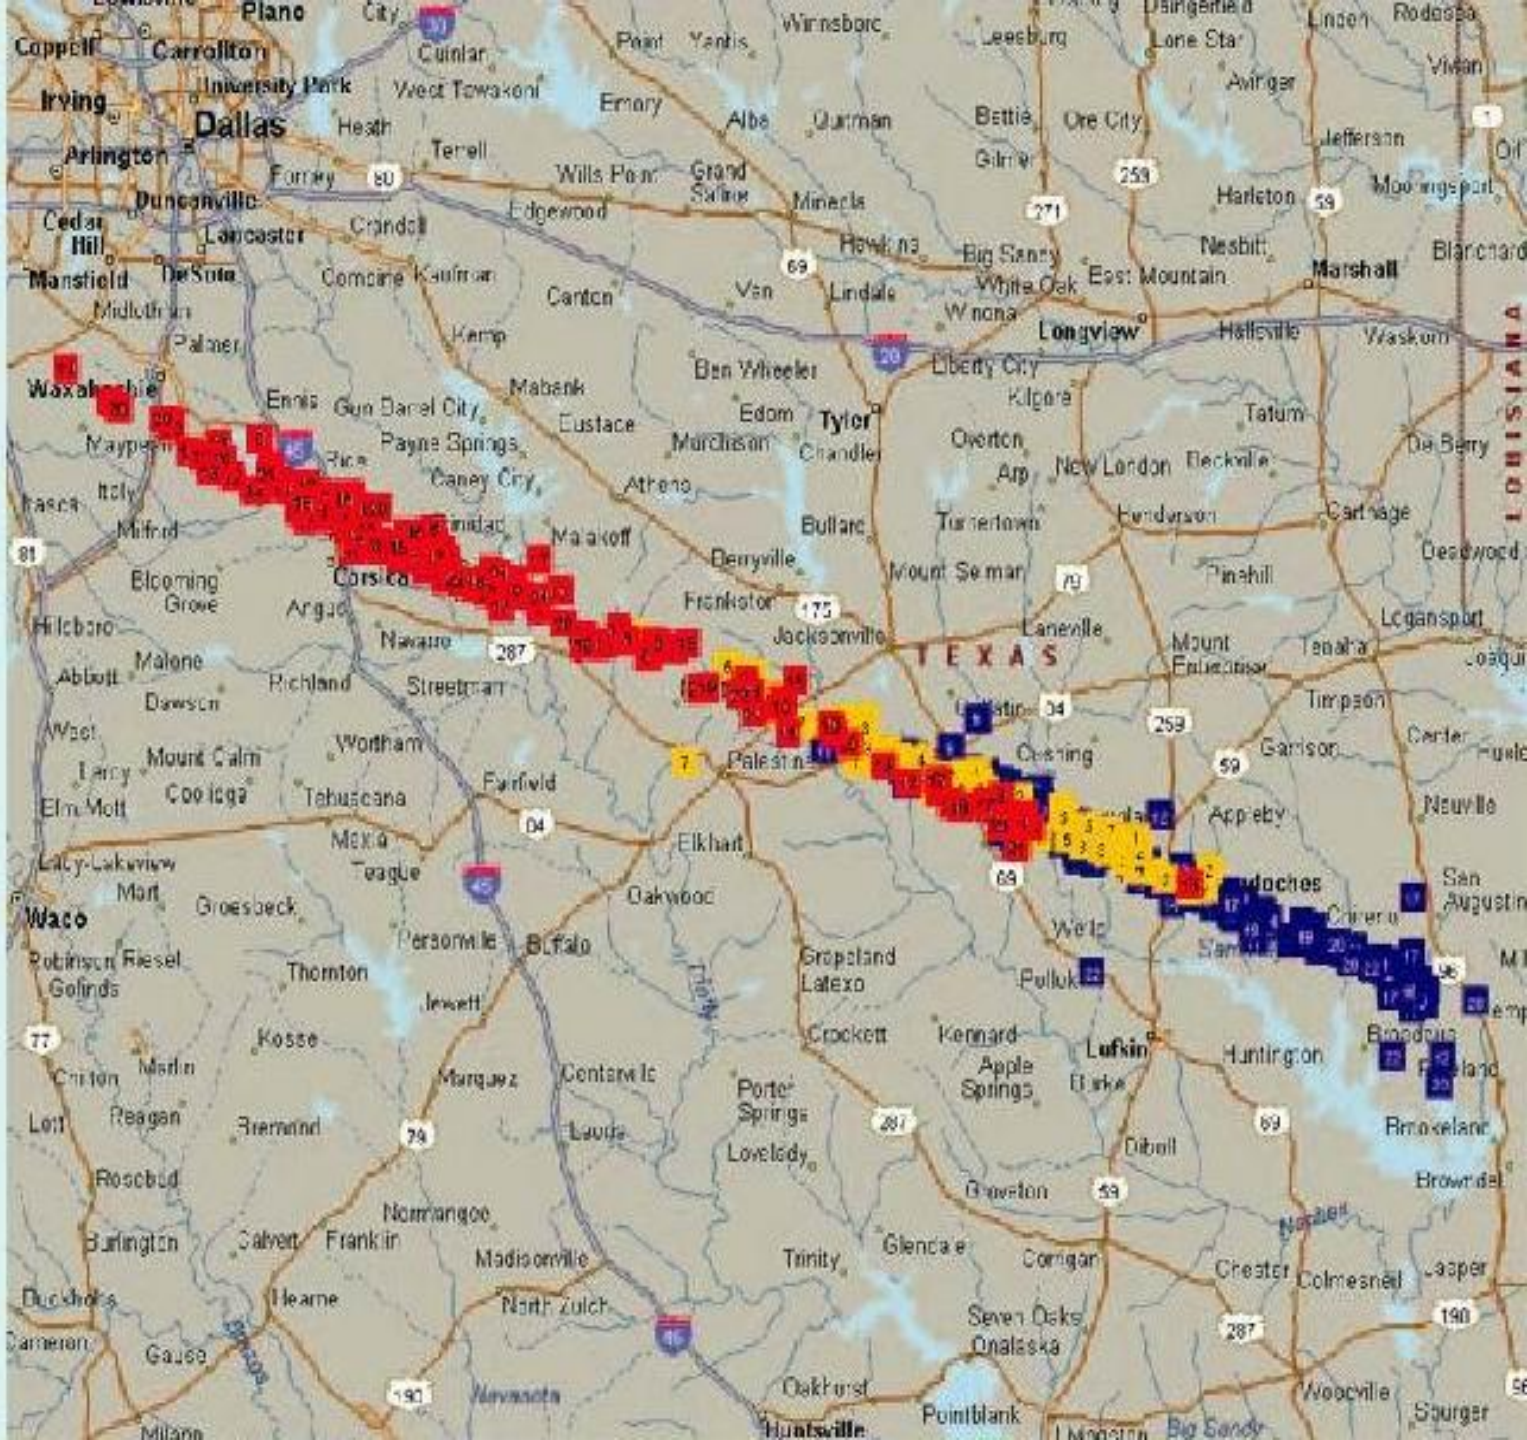

**Left Wing RCC
Panels 8-22**

**Left Wing RCC
Panels 1-7**

**Right Wing RCC
Panels 1-22**